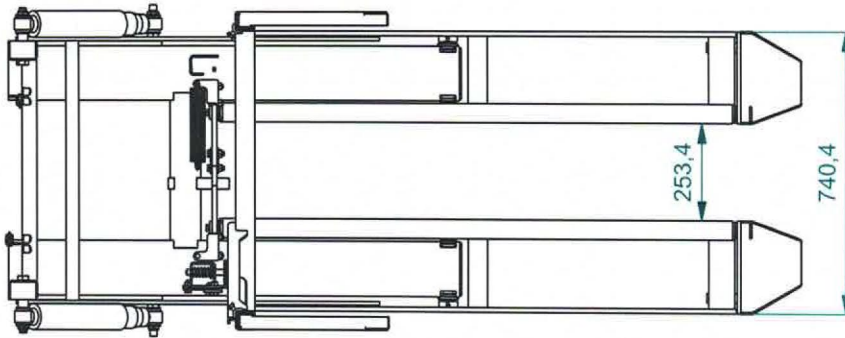

Fork Pocket Dimensions  
 51 / 2" tall  
 127 / 5" wide  
 1118 / 44" deep

Bin runners must run lengthwise  
 Pockets must clear:  
 741 / 29-3/16" Between Runners  
 254 / 10" Center Runner

Throat Height Range  
 356 / 14"  
 737 / 29"  
 Customized on Request

1 / 3	1	8060520.01001			
Sheet Nr.	Amount	Part Number	Material	Dimensions	Material Code