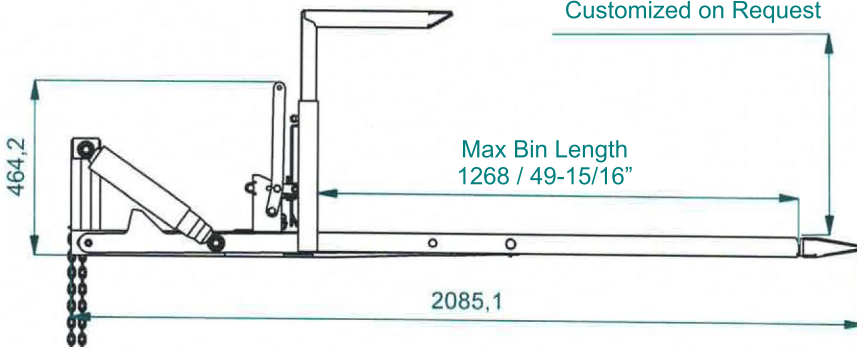

Fork Pocket Dimensions  
 51 / 2" tall  
 127 / 5" wide  
 1118 / 44" deep

Bin runners must run lengthwise  
 Pockets must clear:  
 741 / 29-3/16" Between Runners  
 254 / 10" Center Runner

Throat Height Range  
 356 / 14"  
 737 / 29"  
 Customized on Request

1 / 3	1	8060520.01001			
Sheet Nr.	Amount	Part Number	Material	Dimensions	Material Code